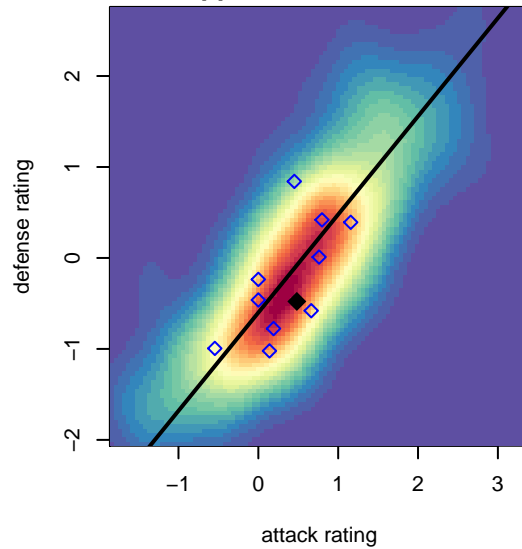

Highline SA B04

, WA
 B04 total strength=800
 attack=1.62 defense=0.62
 notes= Unruh 2016

alt names used:
 HSA Select B04
 HSA Select B04
 HSA Select B04 – Unruh

Venues played:
 2016 Crossfire Select U13 Gold Silver Gold–Sil
 2016 Eastside FC Cup BU13 Silver
 2016 Founders Cup B04 Div A

**attack and defense variance (black dot)
relative to other teams
and top 10 in region**

**attack and defense rating
relative to others at age
and all opponents in last 13 months**

**attack and defense rating
relative to others at age
and all opponents in last 13 months**

Performance relative to 13 month average

Performance relative to 13 month average

Distribution of opponents
 Red = Lose zone, Blue = Win zone, Green = Even
 Black line separates win/lose zones

lot. A=Neither has attack advantage, B=Opponent has both attack and defense advantage, C=Opponent has both attack and defense disadvantage, D=Both have