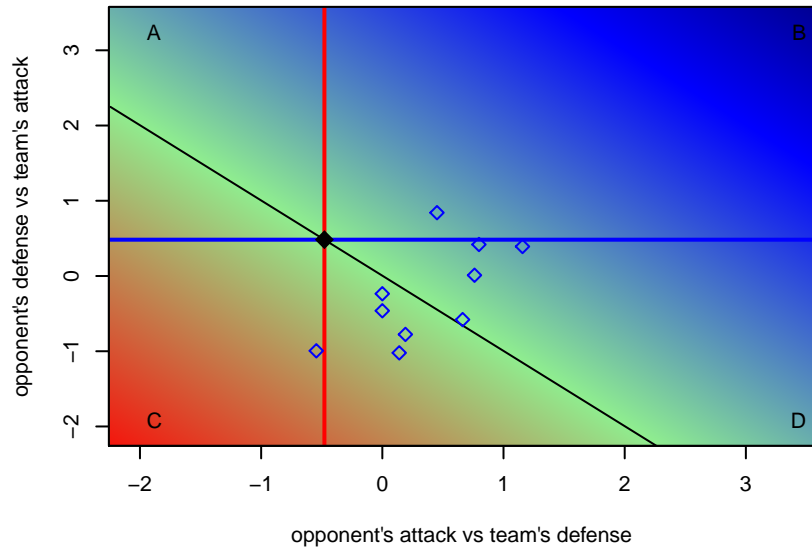

**attack and defense variance (black dot)
relative to other teams
and top 10 in region**

**attack and defense rating
relative to others at age
and all opponents in last 13 months**

**attack and defense rating
relative to others at age
and all opponents in last 13 months**

Performance relative to 13 month average

Performance relative to 13 month average

Distribution of opponents
 Red = Lose zone, Blue = Win zone, Green = Even
 Black line separates win/lose zones

lot. A=Neither has attack advantage, B=Opponent has both attack and defense advantage, C=Opponent has both attack and defense disadvantage, D=Both have