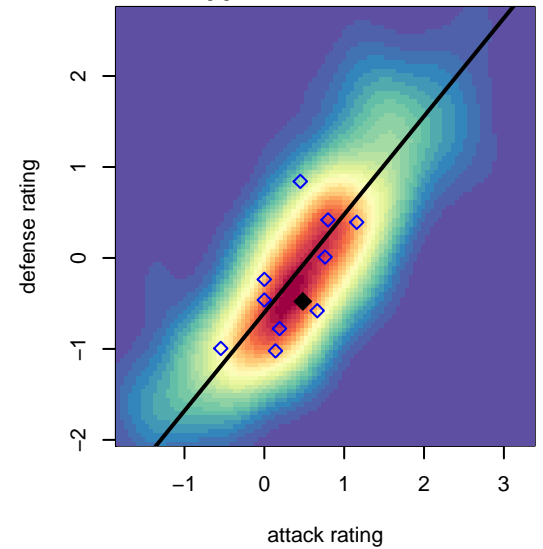

Highline SA B04

, WA
 B04 total strength=800
 attack=1.62 defense=0.62
 notes= Unruh 2016

alt names used:
 HSA Select B04
 HSA Select B04
 HSA Select B04 – Unruh

Venues played:
 2016 Crossfire Select U13 Gold Silver Gold–Sil
 2016 Eastside FC Cup BU13 Silver
 2016 Founders Cup B04 Div A

**attack and defense variance (black dot)
relative to other teams
and top 10 in region**

**attack and defense rating
relative to others at age
and all opponents in last 13 months**

**attack and defense rating
relative to others at age
and all opponents in last 13 months**

Performance relative to 13 month average

Performance relative to 13 month average

Distribution of opponents
 Red = Lose zone, Blue = Win zone, Green = Even
 Black line separates win/lose zones

lot. A=Neither has attack advantage, B=Opponent has both attack and defense advantage, C=Opponent has both attack and defense disadvantage, D=Both have