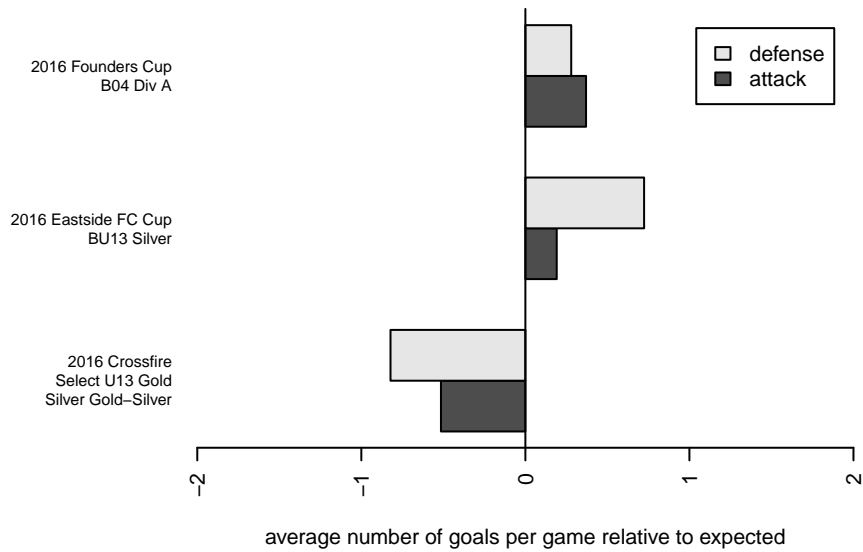

**attack and defense variance (black dot)
relative to other teams
and top 10 in region**

**attack and defense rating
relative to others at age
and all opponents in last 13 months**

**attack and defense rating
relative to others at age
and all opponents in last 13 months**

Performance relative to 13 month average

Performance relative to 13 month average

Distribution of opponents
 Red = Lose zone, Blue = Win zone, Green = Even
 Black line separates win/lose zones

lot. A=Neither has attack advantage, B=Opponent has both attack and defense advantage, C=Opponent has both attack and defense disadvantage, D=Both have