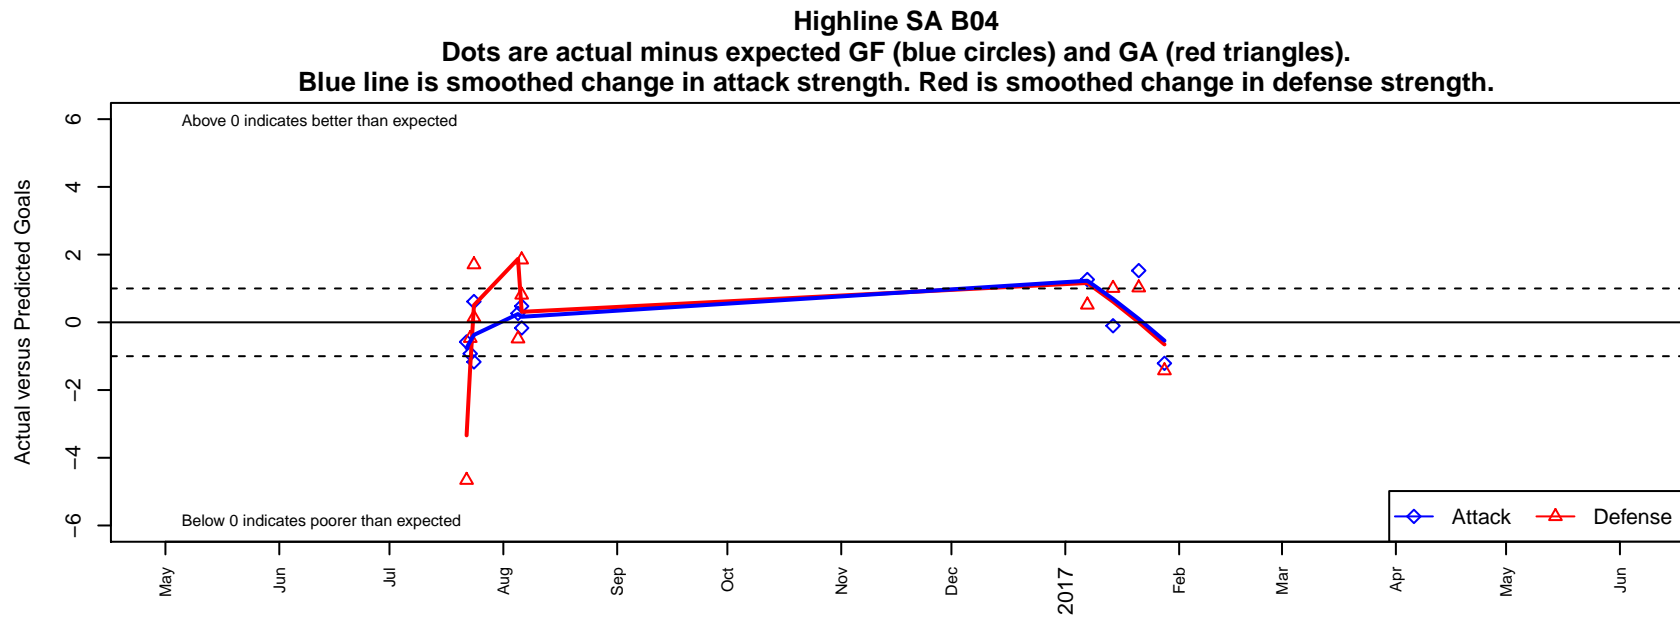

Highline SA B04

, WA
 B04 total strength=800
 attack=1.62 defense=0.62
 notes= Unruh 2016

alt names used:
 HSA Select B04
 HSA Select B04
 HSA Select B04 – Unruh

Venues played:
 2016 Crossfire Select U13 Gold Silver Gold–Sil
 2016 Eastside FC Cup BU13 Silver
 2016 Founders Cup B04 Div A

**attack and defense variance (black dot)
relative to other teams
and top 10 in region**

**attack and defense rating
relative to others at age
and all opponents in last 13 months**

**attack and defense rating
relative to others at age
and all opponents in last 13 months**

Performance relative to 13 month average

Performance relative to 13 month average

Distribution of opponents
 Red = Lose zone, Blue = Win zone, Green = Even
 Black line separates win/lose zones

lot. A=Neither has attack advantage, B=Opponent has both attack and defense advantage, C=Opponent has both attack and defense disadvantage, D=Both have