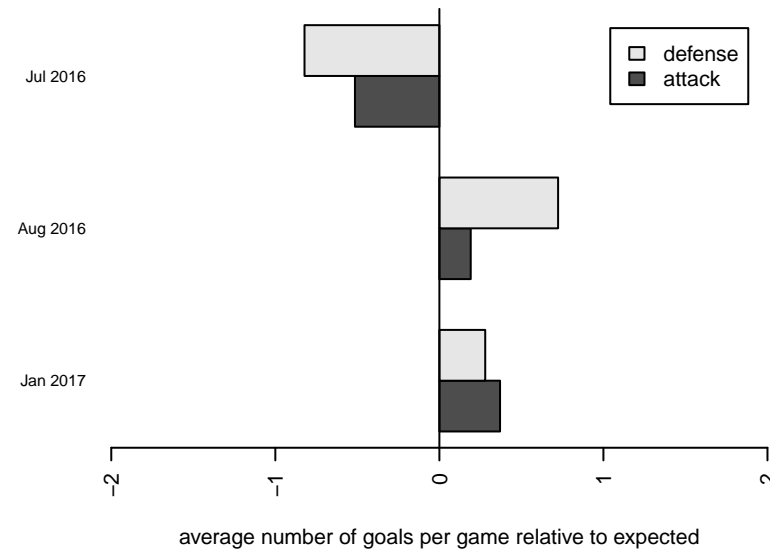

**attack and defense variance (black dot)
relative to other teams
and top 10 in region**

**attack and defense rating
relative to others at age
and all opponents in last 13 months**

**attack and defense rating
relative to others at age
and all opponents in last 13 months**

Performance relative to 13 month average

Performance relative to 13 month average

Distribution of opponents
 Red = Lose zone, Blue = Win zone, Green = Even
 Black line separates win/lose zones

lot. A=Neither has attack advantage, B=Opponent has both attack and defense advantage, C=Opponent has both attack and defense disadvantage, D=Both have