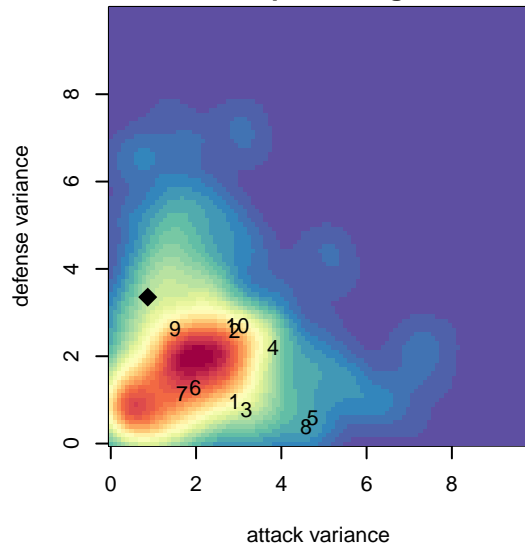

Highline SA B04

, WA
 B04 total strength=800
 attack=1.62 defense=0.62
 notes= Unruh 2016

alt names used:
 HSA Select B04
 HSA Select B04
 HSA Select B04 – Unruh

Venues played:
 2016 Crossfire Select U13 Gold Silver Gold–Sil
 2016 Eastside FC Cup BU13 Silver
 2016 Founders Cup B04 Div A

**attack and defense variance (black dot)
relative to other teams
and top 10 in region**

**attack and defense rating
relative to others at age
and all opponents in last 13 months**

**attack and defense rating
relative to others at age
and all opponents in last 13 months**

Performance relative to 13 month average

Performance relative to 13 month average

Distribution of opponents
 Red = Lose zone, Blue = Win zone, Green = Even
 Black line separates win/lose zones

lot. A=Neither has attack advantage, B=Opponent has both attack and defense advantage, C=Opponent has both attack and defense disadvantage, D=Both have